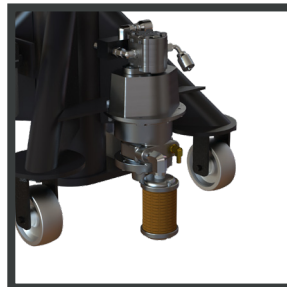

LANGE LIFT

PRODUCTS THAT LIFT THE WORLD

MODEL: L-436-AP

4,000 LB. CAPACITY LIFT TABLE - 36" - AIR POWERED

TECHNICAL SPECIFICATIONS

CAPACITY: 4,000 LBS.

RAISED HEIGHT: 45"

LOWERED HEIGHT: 27"

VERTICAL TRAVEL: 18"

DECK: 36" SQUARE, 1/4" THICK, FORMED & WELDED STEEL, 360° CONTINUOUS WITH DECK ROTATION LOCK

BASE: 36" SQUARE, FORMED & WELDED STEEL LEGS, 2X CAST IRON SWIVEL CASTERS, 2X CAST IRON RIGID CASTERS, 1X INDUSTRIAL FOOT ACTUATED FLOOR LOCK

POWER: AIR MOTOR - 80 PSI @ 50 CFM (RECOMMENDED), AIR REGULATOR, FILTER, AND LUBRICATOR

CONTROLS: AIR VALVE PEDAL - LIFT/LOWER

PAINT COLOR: LANGE LIFT SHADOW GRAY

CALL OR EMAIL FOR PRICING AND AVAILABILITY