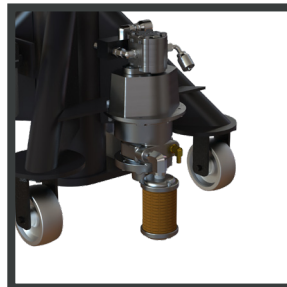

LANGE LIFT

PRODUCTS THAT LIFT THE WORLD

MODEL: L-430-AP

4,000 LB. CAPACITY LIFT TABLE - 30" - AIR POWERED

TECHNICAL SPECIFICATIONS

CAPACITY: 4,000 LBS.

RAISED HEIGHT: 45"

LOWERED HEIGHT: 27"

VERTICAL TRAVEL: 18"

DECK: 30" SQUARE, 1/4" THICK, FORMED & WELDED STEEL, 360° CONTINUOUS WITH DECK ROTATION LOCK

BASE: 30" SQUARE, FORMED & WELDED STEEL LEGS, 2X CAST IRON SWIVEL CASTERS, 2X CAST IRON RIGID CASTERS, 1X INDUSTRIAL FOOT ACTUATED FLOOR LOCK

POWER: AIR MOTOR - 80 PSI @ 50 CFM (RECOMMENDED), AIR REGULATOR, FILTER, AND LUBRICATOR

CONTROLS: AIR VALVE PEDAL - LIFT/LOWER

PAINT COLOR: LANGE LIFT SHADOW GRAY

CALL OR EMAIL FOR PRICING AND AVAILABILITY