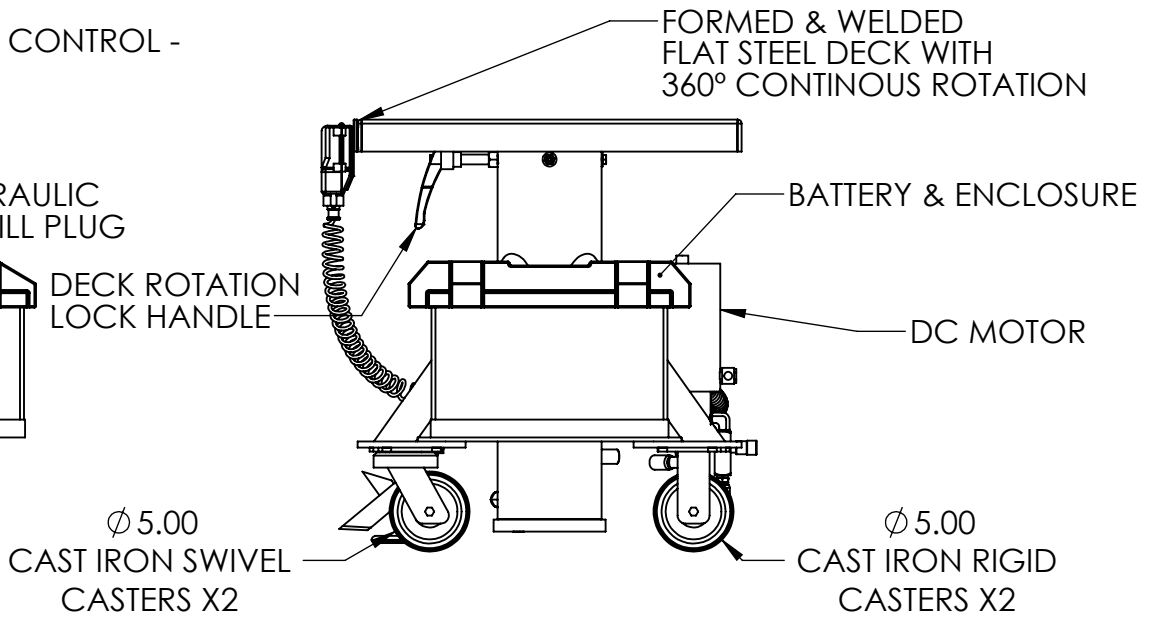

MODEL: L-424-BP
CAPACITY: 4,000 Pounds
RAISED HEIGHT: 45.00, **LOWERED HEIGHT:** 27.00, **TRAVEL:** 18.00
DECK: 24" Square, Formed & Welded Flat Steel Deck, 360° Continuous Rotation with Lock Handle
BASE: 24" Square, Formed Steel Legs and Welded Steel Frame. Features 5" Ø Cast Iron Rigid and Swivel Casters and a Foot Actuated Floor Lock.
POWER: 12V Deep Cycle Battery (Enclosed), DC Motor, and On Board Battery Charger
CONTROLS: Push Button Coil Corded Pendant Control – Up/Down
PAINT: Machine Green

Components and locations are subject to change without notice. This is based on, but not limited to, availability, supplier quality, and product improvements