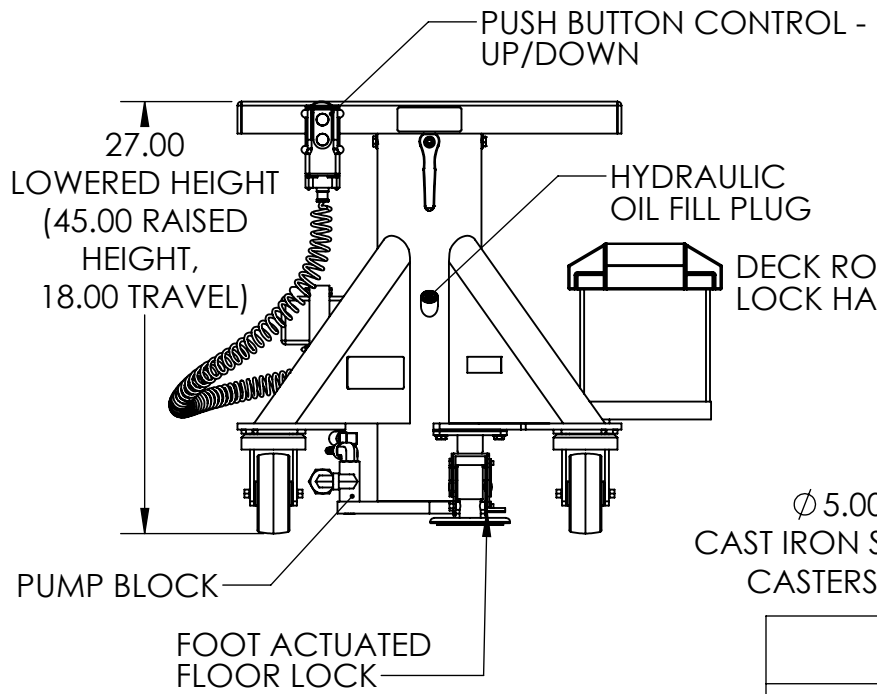

MODEL: L-424-BP
CAPACITY: 4,000 Pounds
RAISED HEIGHT: 45.00, **LOWERED HEIGHT:** 27.00, **TRAVEL:** 18.00
DECK: 24" Square, Formed & Welded Flat Steel Deck, 360° Continuous Rotation with Lock Handle
BASE: 24" Square, Formed Steel Legs and Welded Steel Frame. Features 5" Ø Cast Iron Rigid and Swivel Casters and a Foot Actuated Floor Lock.
POWER: 12V Deep Cycle Battery (Enclosed), DC Motor, and On Board Battery Charger
CONTROLS: Push Button Coil Corded Pendant Control – Up/Down
PAINT: Machine Green

Components and locations are subject to change without notice. This is based on, but not limited to, availability, supplier quality, and product improvements