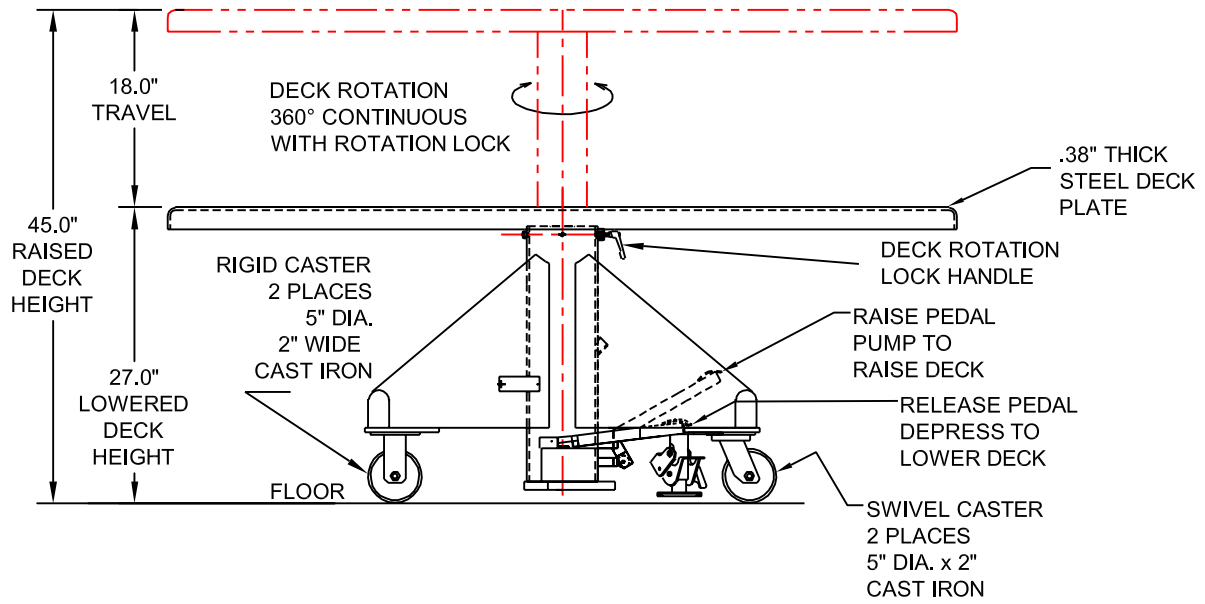

ELEVATING LIFT TABLE

SERIAL NO. 22646
 MODEL: L-136 MODIFIED
 CAPACITY: 1000 Pounds
 POWER: MANUAL FOOT PUMP
 MODIFIED DECK: 36" x 72"
 BASE: 36" SQUARE

COLOR: MACHINE GREEN

		Menomonee Falls Wisconsin U.S.A. 800-558-0577	
		<small>DRAWN BY:</small> J.P. WARREN	<small>CHECKED BY:</small>
<small>SCALE:</small> 1/8		<small>TITLE:</small> L-136 MODIFIED DECK	
<small>REV.</small>	<small>DATE</small>	<small>DWG. NO.:</small> SN 22646	