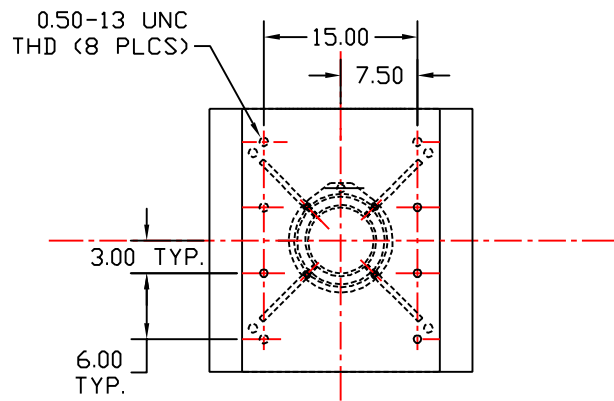

LIFT MOUNT PLATE DETAIL

SECTION A-A

INTERNAL GUIDE

AND LIFT CYLINDER SECTION

CAPACITY: 2,000 LB'S

UNIT IS REPLACEMENT
LIFT CYLINDER FOR
SERIAL # 9250-9259

 HEVEAUL PRODUCTS THAT MOVE & LIFT THE WORLD  A DIVISION OF HEVEAUL INTERNATIONAL, LTD.	Menomonee Falls Wisconsin U.S.A. 800-558-0577
	DRAWN BY: J.P. WARREN CHECKED BY: DATE: SCALE: 1/8 PART NO.:
TITLE: 2K IN-GROUND LIFT	
REV. DATE DWG. NO.: S/N 22519	