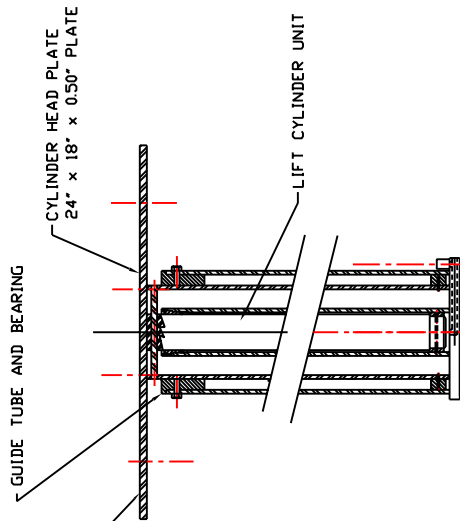

LIFT MOUNT PLATE DETAIL

SECTION A-A

INTERNAL GUIDE

AND LIFT CYLINDER SECTION

CAPACITY: 2,000 LB'S

UNIT IS REPLACEMENT
LIFT CYLINDER FOR
SERIAL # 9250-9259

 HEVEAUL PRODUCTS THAT MOVE & LIFT THE WORLD  A DIVISION OF HEVEAUL INTERNATIONAL, LTD.	Menomonee Falls Wisconsin U.S.A. 800-558-0577
	DRAWN BY: J.P. WARREN CHECKED BY: DATE: SCALE: 1/8 PART NO.:
TITLE: 2K IN-GROUND LIFT	
REV. DATE DWG. NO.: S/N 22519	