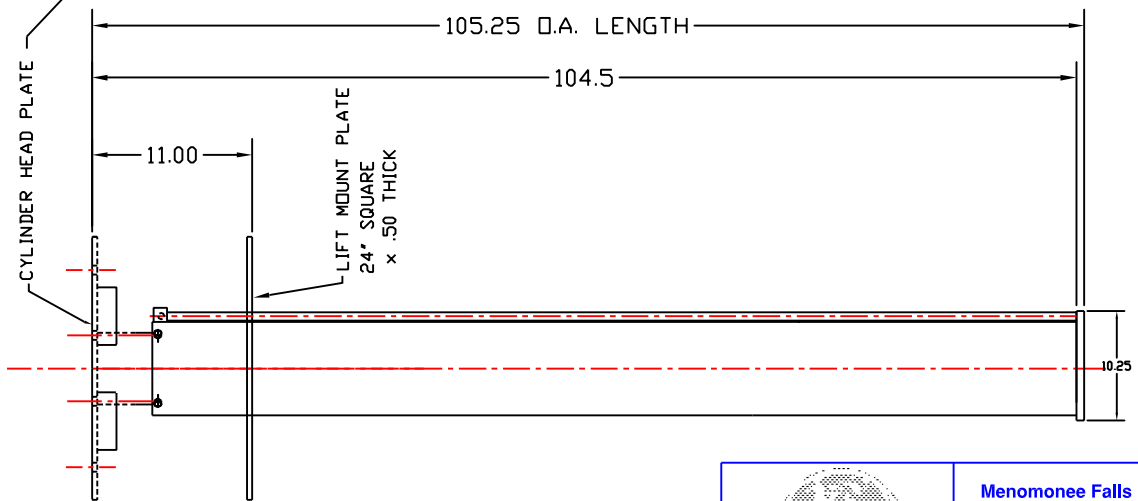

LIFT MOUNT PLATE DETAIL

SECTION A-A

INTERNAL GUIDE

AND LIFT CYLINDER SECTION

CAPACITY: 2,000 LB'S

UNIT IS REPLACEMENT
LIFT CYLINDER FOR
SERIAL # 9250-9259

 HEVEAUL PRODUCTS THAT MOVE & LIFT THE WORLD  A DIVISION OF HEVEAUL INTERNATIONAL, LTD.	Menomonee Falls Wisconsin U.S.A. 800-558-0577
	DRAWN BY: J.P. WARREN CHECKED BY: DATE: SCALE: 1/8 PART NO.:
TITLE: 2K IN-GROUND LIFT	
REV. DATE DWG. NO.: S/N 22519	