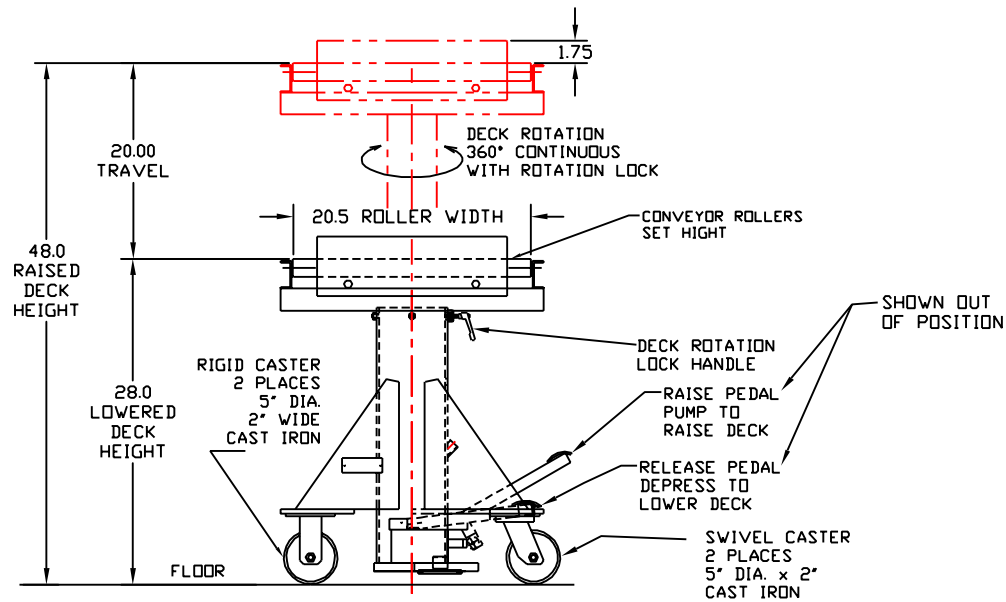

**ELEVATING LIFT TABLE**

**MODEL: L-124**  
**CAPACITY: 500 POUNDS**  
**POWER: MANUAL FOOT PUMP**  
**DECK: 40" X 24" ROLLERS CONVEYOR**  
**WITH LIFT IN PLACE END STOPS**  
**BASE: 24" SQUARE**

**COLOR: MACHINE GREEN**

	<b>Menomonee Falls</b> <b>Wisconsin U.S.A.</b> <b>800-558-0577</b>	
	DRAWN BY:	J.P. WARREN
CHECKED BY:	DATE:	
SCALE:	1/8	
PART NO.:		
<b>TITLE: L-124 SPECIAL</b>		
REV.	DATE	DWG. NO.: S/N 22505