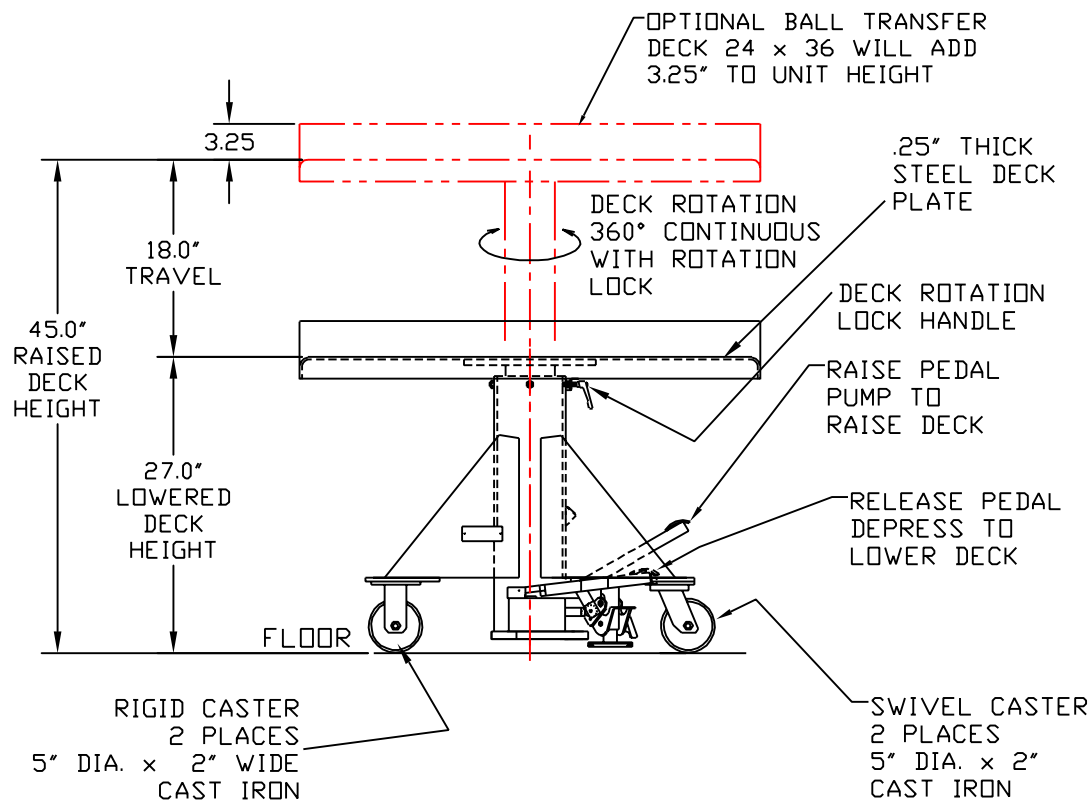

ELEVATING LIFT TABLE

MODEL: L-230 MODIFIED

CAPACITY: 2000 POUNDS

POWER: MANUAL FOOT PUMP

DECK 24" x 36" WITH
OPTIONAL BALL TRANSFER

BASE: 30" SQUARE

COLOR: MACHINE GRAY

 <p>HEVEAUL</p> <p>PRODUCTS THAT MOVE & LIFT THE WORLD</p>  <p>LANGE-UT</p> <p>A DIVISION OF HEVEAUL INTERNATIONAL, LTD.</p>	<p>Menomonee Falls Wisconsin U.S.A. 800-558-0577</p>
	<p>DRAWN BY: J.P. WARREN</p> <p>CHECKED BY: DATE:</p> <p>SCALE: 1/8</p> <p>PART NO.:</p>
<p>TITLE: L-230 MODIFIED</p>	
<p>REV. DATE</p>	<p>OWG. NO. S/N 21679</p>