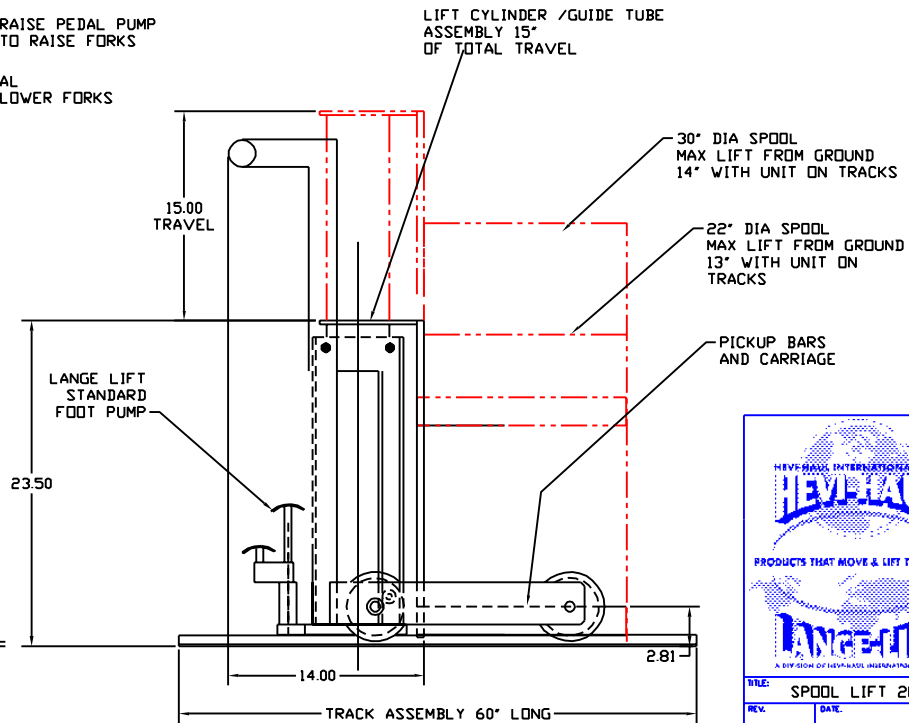

SPOOL LIFT  
 CAPACITY: 2000 POUNDS  
 LIFT: MAX 15" (SEE DETAIL FOR ACTUAL SPOOL LIFT PER SIZE)  
 PAINT: MACHINE GRAY

<p>HEVEA-MADE INTERNATIONAL LTD.  <b>HEVEA-MADE</b>        PRODUCTS THAT MOVE &amp; LIFT THE WORLD  <b>LANGE-MADE</b>        A DIVISION OF HEVEA-MADE INTERNATIONAL LTD.</p>		<b>Menomonee Falls</b> <b>Wisconsin U.S.A.</b> <b>800-558-0577</b>	
		DRAWN BY: J.P. WARREN CHECKED BY: DATE:	SCALE: 1/4 PART NO:
TITLE: SPOOL LIFT 2K MOBILE			
REV.	DATE	DWG. NO.: S/N 21360	