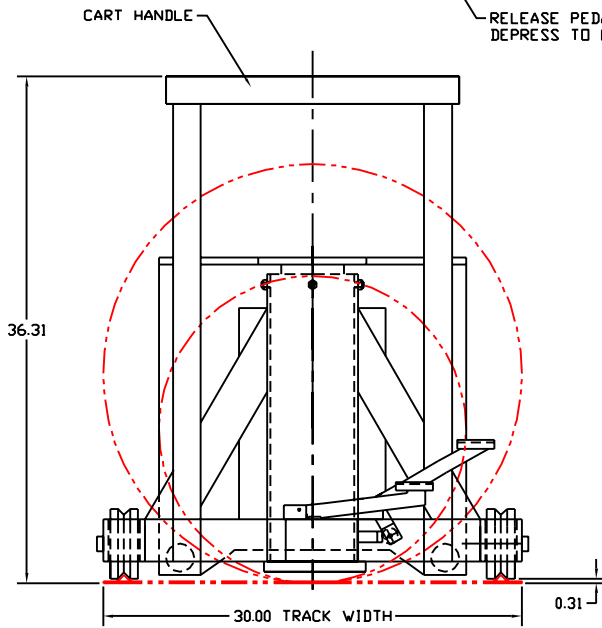

SPOOL LIFT  
 CAPACITY: 2000 POUNDS  
 LIFT: MAX 15" (SEE DETAIL FOR ACTUAL SPOOL LIFT PER SIZE)  
 PAINT: MACHINE GRAY

<p>HEVEA-MADE INTERNATIONAL LTD.  <b>HEVEA-MADE</b>        PRODUCTS THAT MOVE &amp; LIFT THE WORLD  <b>LANGE-MADE</b>        A DIVISION OF HEVEA-MADE INTERNATIONAL LTD.</p>		<b>Menomonee Falls</b> <b>Wisconsin U.S.A.</b> <b>800-558-0577</b>	
		DRAWN BY: J.P. WARREN CHECKED BY: DATE:	SCALE: 1/4 PART NO:
TITLE: SPOOL LIFT 2K MOBILE			
REV.	DATE	DWG. NO.: S/N 21360	