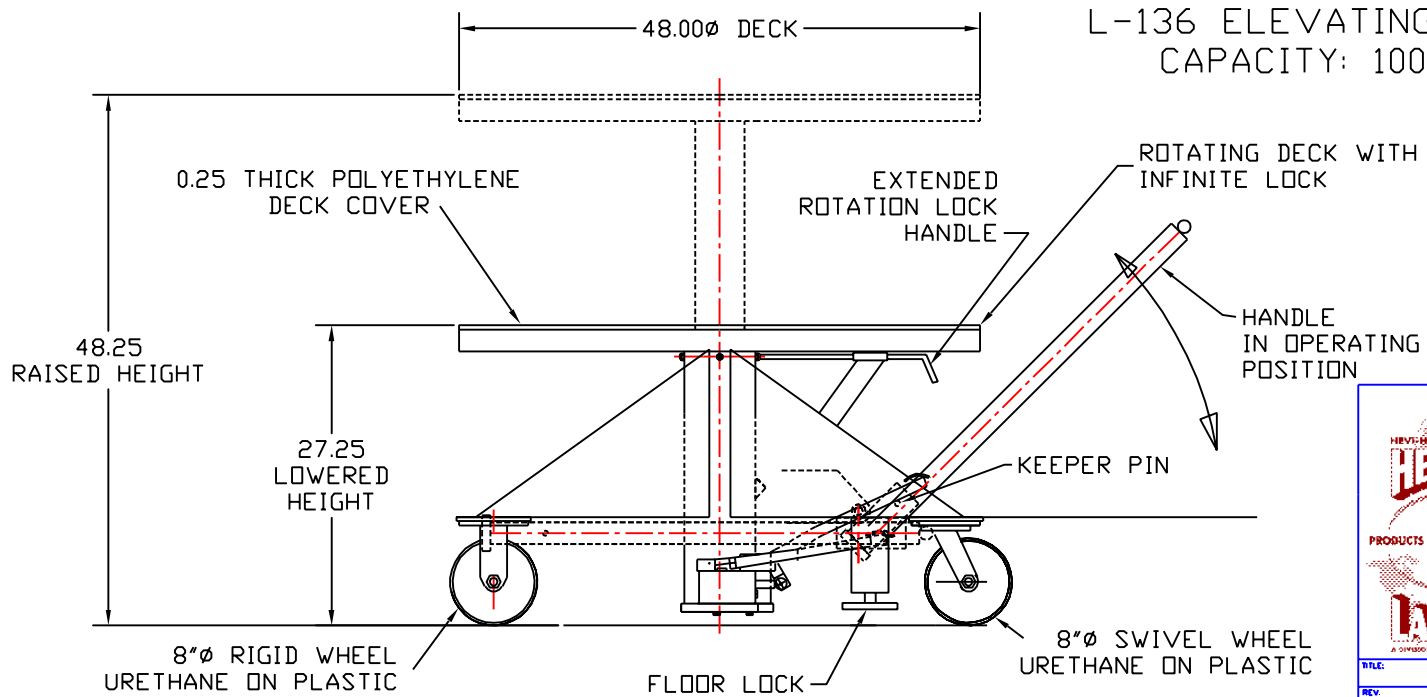

L-136 ELEVATING LIFT TABLE
CAPACITY: 1000 lb.

	Menomonee Falls Wisconsin U.S.A. 800-558-0577	
	DRAWN BY: J.P. WARREN CHECKED BY: _____ DATE: _____ SCALE: 1/8 PART NO: _____	
TITLE: SPECIAL L-136 REV. _____ DATE _____ DWG. NO.: S/N 20262		