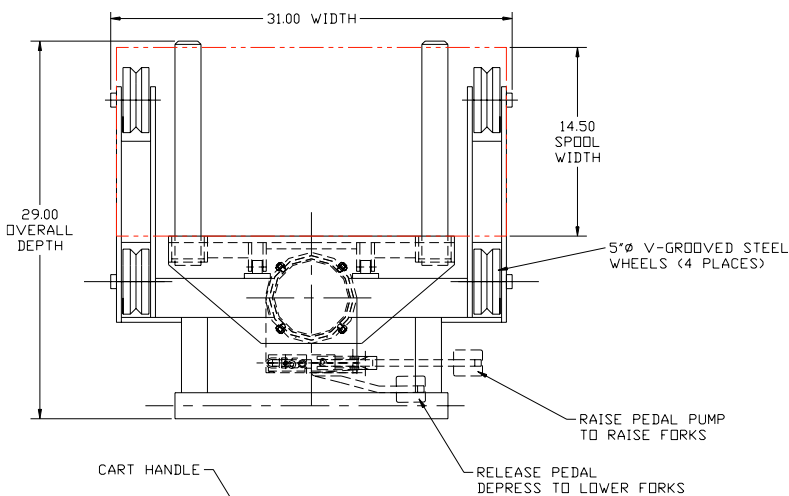

2K MOBILE SPOOL LIFT

SN #21360

MODEL: 2K MOBILE SPOOL LIFT
CAPACITY: 2000#
LIFT: MAX 15" (SEE DETAIL FOR ACTUAL LIFT HEIGHT PER SPOOL SIZE)

LIFT CYLINDER /GUIDE TUBE ASSEMBLY 15" OF TOTAL TRAVEL