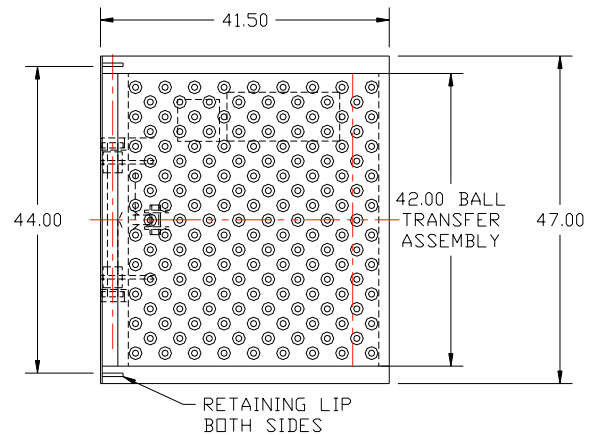

60 DEG. TILT-TOP TABLE

SN #17914

MODEL: 60 DEG. TILT-TOP TABLE WITH BALLTRANSFER TOP
CAPACITY: 700#
POWER:
 -120 VAC/1PH/60HZ
CONTROL:
 -GUARDED FOOTSWITCH WITH 6' CORD.
-CONSTRUCTION: STEEL FRAME

UP POSITION