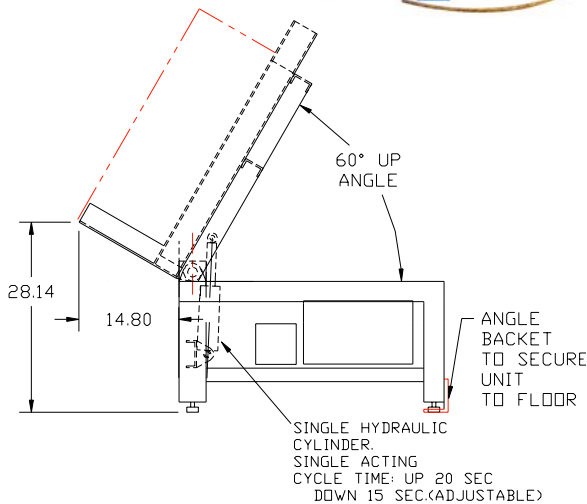

60 DEG. TILT-TOP TABLE

SN #17914

MODEL: 60 DEG. TILT-TOP TABLE WITH BALLTRANSFER TOP
CAPACITY: 700#
POWER:
 -120 VAC/1PH/60HZ
CONTROL:
 -GUARDED FOOTSWITCH WITH 6' CORD.
-CONSTRUCTION: STEEL FRAME

UP POSITION