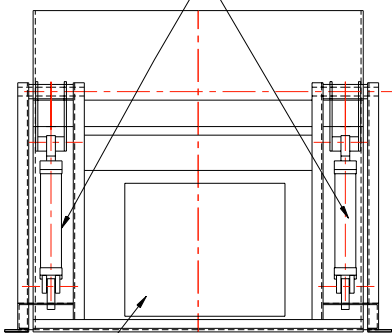

TIPSTER 4K

SN #17882

MODEL: TIPSTER 4K
CAPACITY: 4000#
POWER: 5 HP MOTOR 460 VAC/3 PH/60 HZ
CONTROLS: PROVIDED BY CUSTOMER

HYDRAULIC CYLINDERS
DOUBLE ACTING

HYDRAULIC UNIT
5 HP MOTOR 460 VAC/3 PH/60 HZ
PUMP, MOTOR, RESERVOIR
& CONTROLS
ELECTRICAL JUNCTION/ MOTOR CONTROL BOX
UP & DOWN TRAVEL LIMIT SWITCHES
CONTROL:
CONTROLS TO BE PROVIDED BY CUSTOMER