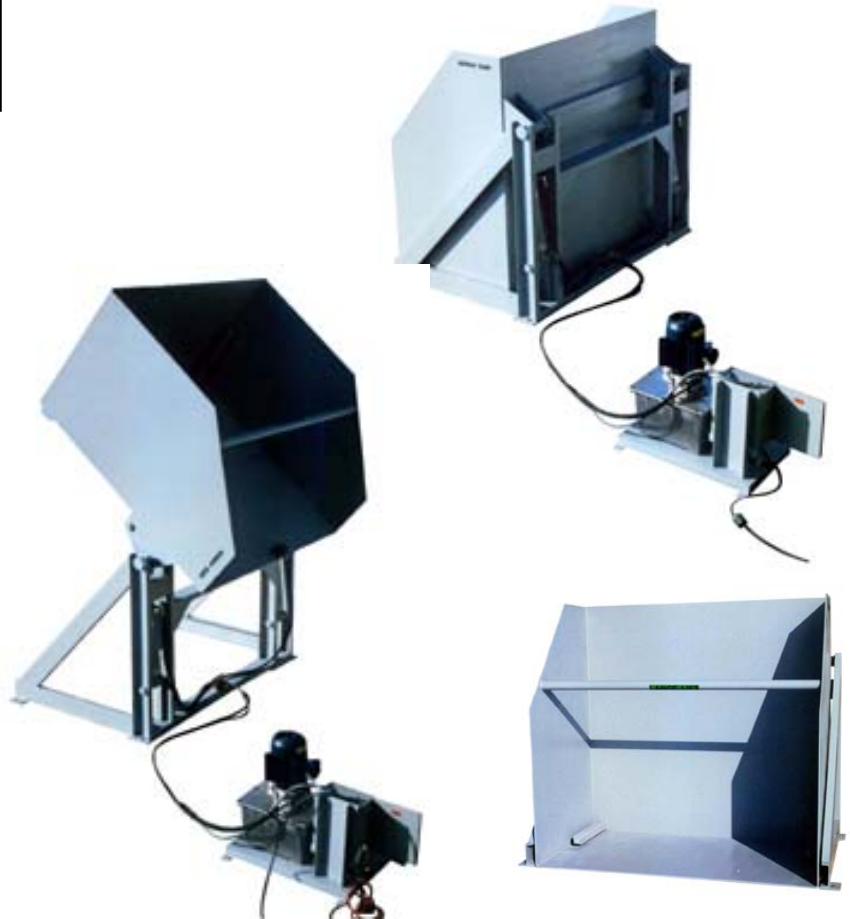

TIPSTER 4K

SN #17882

MODEL: TIPSTER 4K
CAPACITY: 4000#
POWER: 5 HP MOTOR 460 VAC/3 PH/60 HZ
CONTROLS: PROVIDED BY CUSTOMER

HYDRAULIC CYLINDERS
DOUBLE ACTING

HYDRAULIC UNIT
5 HP MOTOR 460 VAC/3 PH/60 HZ
PUMP, MOTOR, RESERVOIR
& CONTROLS
ELECTRICAL JUNCTION/ MOTOR CONTROL BOX
UP & DOWN TRAVEL LIMIT SWITCHES
CONTROL:
CONTROLS TO BE PROVIDED BY CUSTOMER