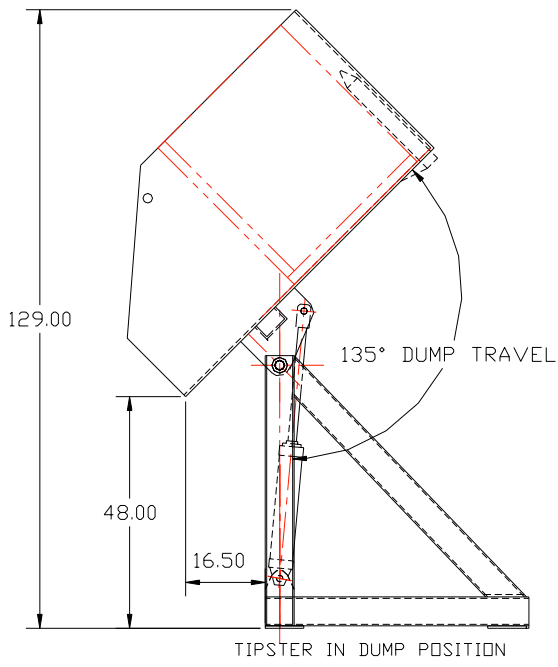

TIPSTER 4K

SN #17882

MODEL: TIPSTER 4K
CAPACITY: 4000#
POWER: 5 HP MOTOR 460 VAC/3 PH/60 HZ
CONTROLS: PROVIDED BY CUSTOMER

HYDRAULIC CYLINDERS
DOUBLE ACTING

HYDRAULIC UNIT
5 HP MOTOR 460 VAC/3 PH/60 HZ
PUMP, MOTOR, RESERVOIR
& CONTROLS
ELECTRICAL JUNCTION/ MOTOR CONTROL BOX
UP & DOWN TRAVEL LIMIT SWITCHES
CONTROL:
CONTROLS TO BE PROVIDED BY CUSTOMER