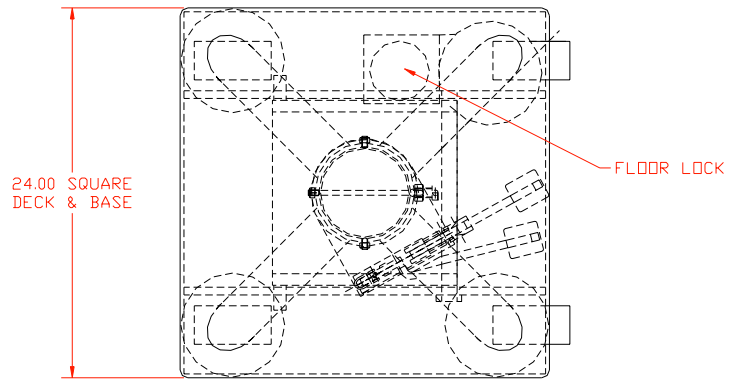

90 DEG. TILT TOP TABLE

SN #17856

MODEL: L-124 w/ 90 DEG. TILT TOP
CAPACITY: 1000#
RAISED HEIGHT: 45"
LOWERED HEIGHT: 27"
VERTICAL TRAVEL: 18"

90° TILT TOP OPTION

18.00 VERTICAL TRAVEL TO 45.00 RAISED HEIGHT