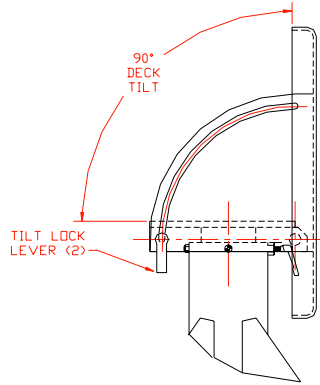

90 DEG. TILT TOP TABLE

SN #17856

MODEL: L-124 w/ 90 DEG. TILT TOP
CAPACITY: 1000#
RAISED HEIGHT: 45"
LOWERED HEIGHT: 27"
VERTICAL TRAVEL: 18"

90° TILT TOP OPTION

18.00 VERTICAL TRAVEL TO 45.00 RAISED HEIGHT