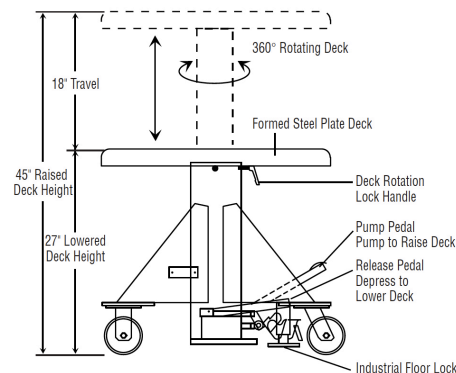

STANDARD FEATURES:

- Reinforced Steel Deck
- 360° Deck Rotation
- 18" Travel, 27" Lowered, 45" Raised
- 5" Cast Iron Casters (2) Rigid, (2) Swivel
- Industrial Floor Lock
- Push Button Adjustable Lock Handle Locks Deck In Place At Any Height
- Manual Hydraulic Foot Pump
- Standard Capacities from 1,000 - 4,000 lbs.

COMMON OPTIONS:

DECKS:

- Rectangular
- Circular
- Roller Conveyor
- Ball Transfer
- Slotted
- Rubber Coated
- Polyurethane Coated
- Custom Machined
- 45° or 90° Tilting

CASTERS:

- Polyurethane Coated
- Rubber
- Forged Steel
- V-Grooved
- Large Diameter
- Total Lock
- All Swivel or Rigid

POWER:

- Electric, 120V or 480V, Single Phase or 3 Phase
- 12V Battery & Charger
- Pneumatic over Hydraulic

OTHER:

- No Deck
- Floor Mountable
- Dual Floor Locks
- Powered Tilt
- Powered Rotation
- Telescopic Cylinders
- Tow & Store Handles
- Varying Deck Heights
- Handheld Pendants
- Foot Switches
- Custom Colors
- Adjustable End Stops